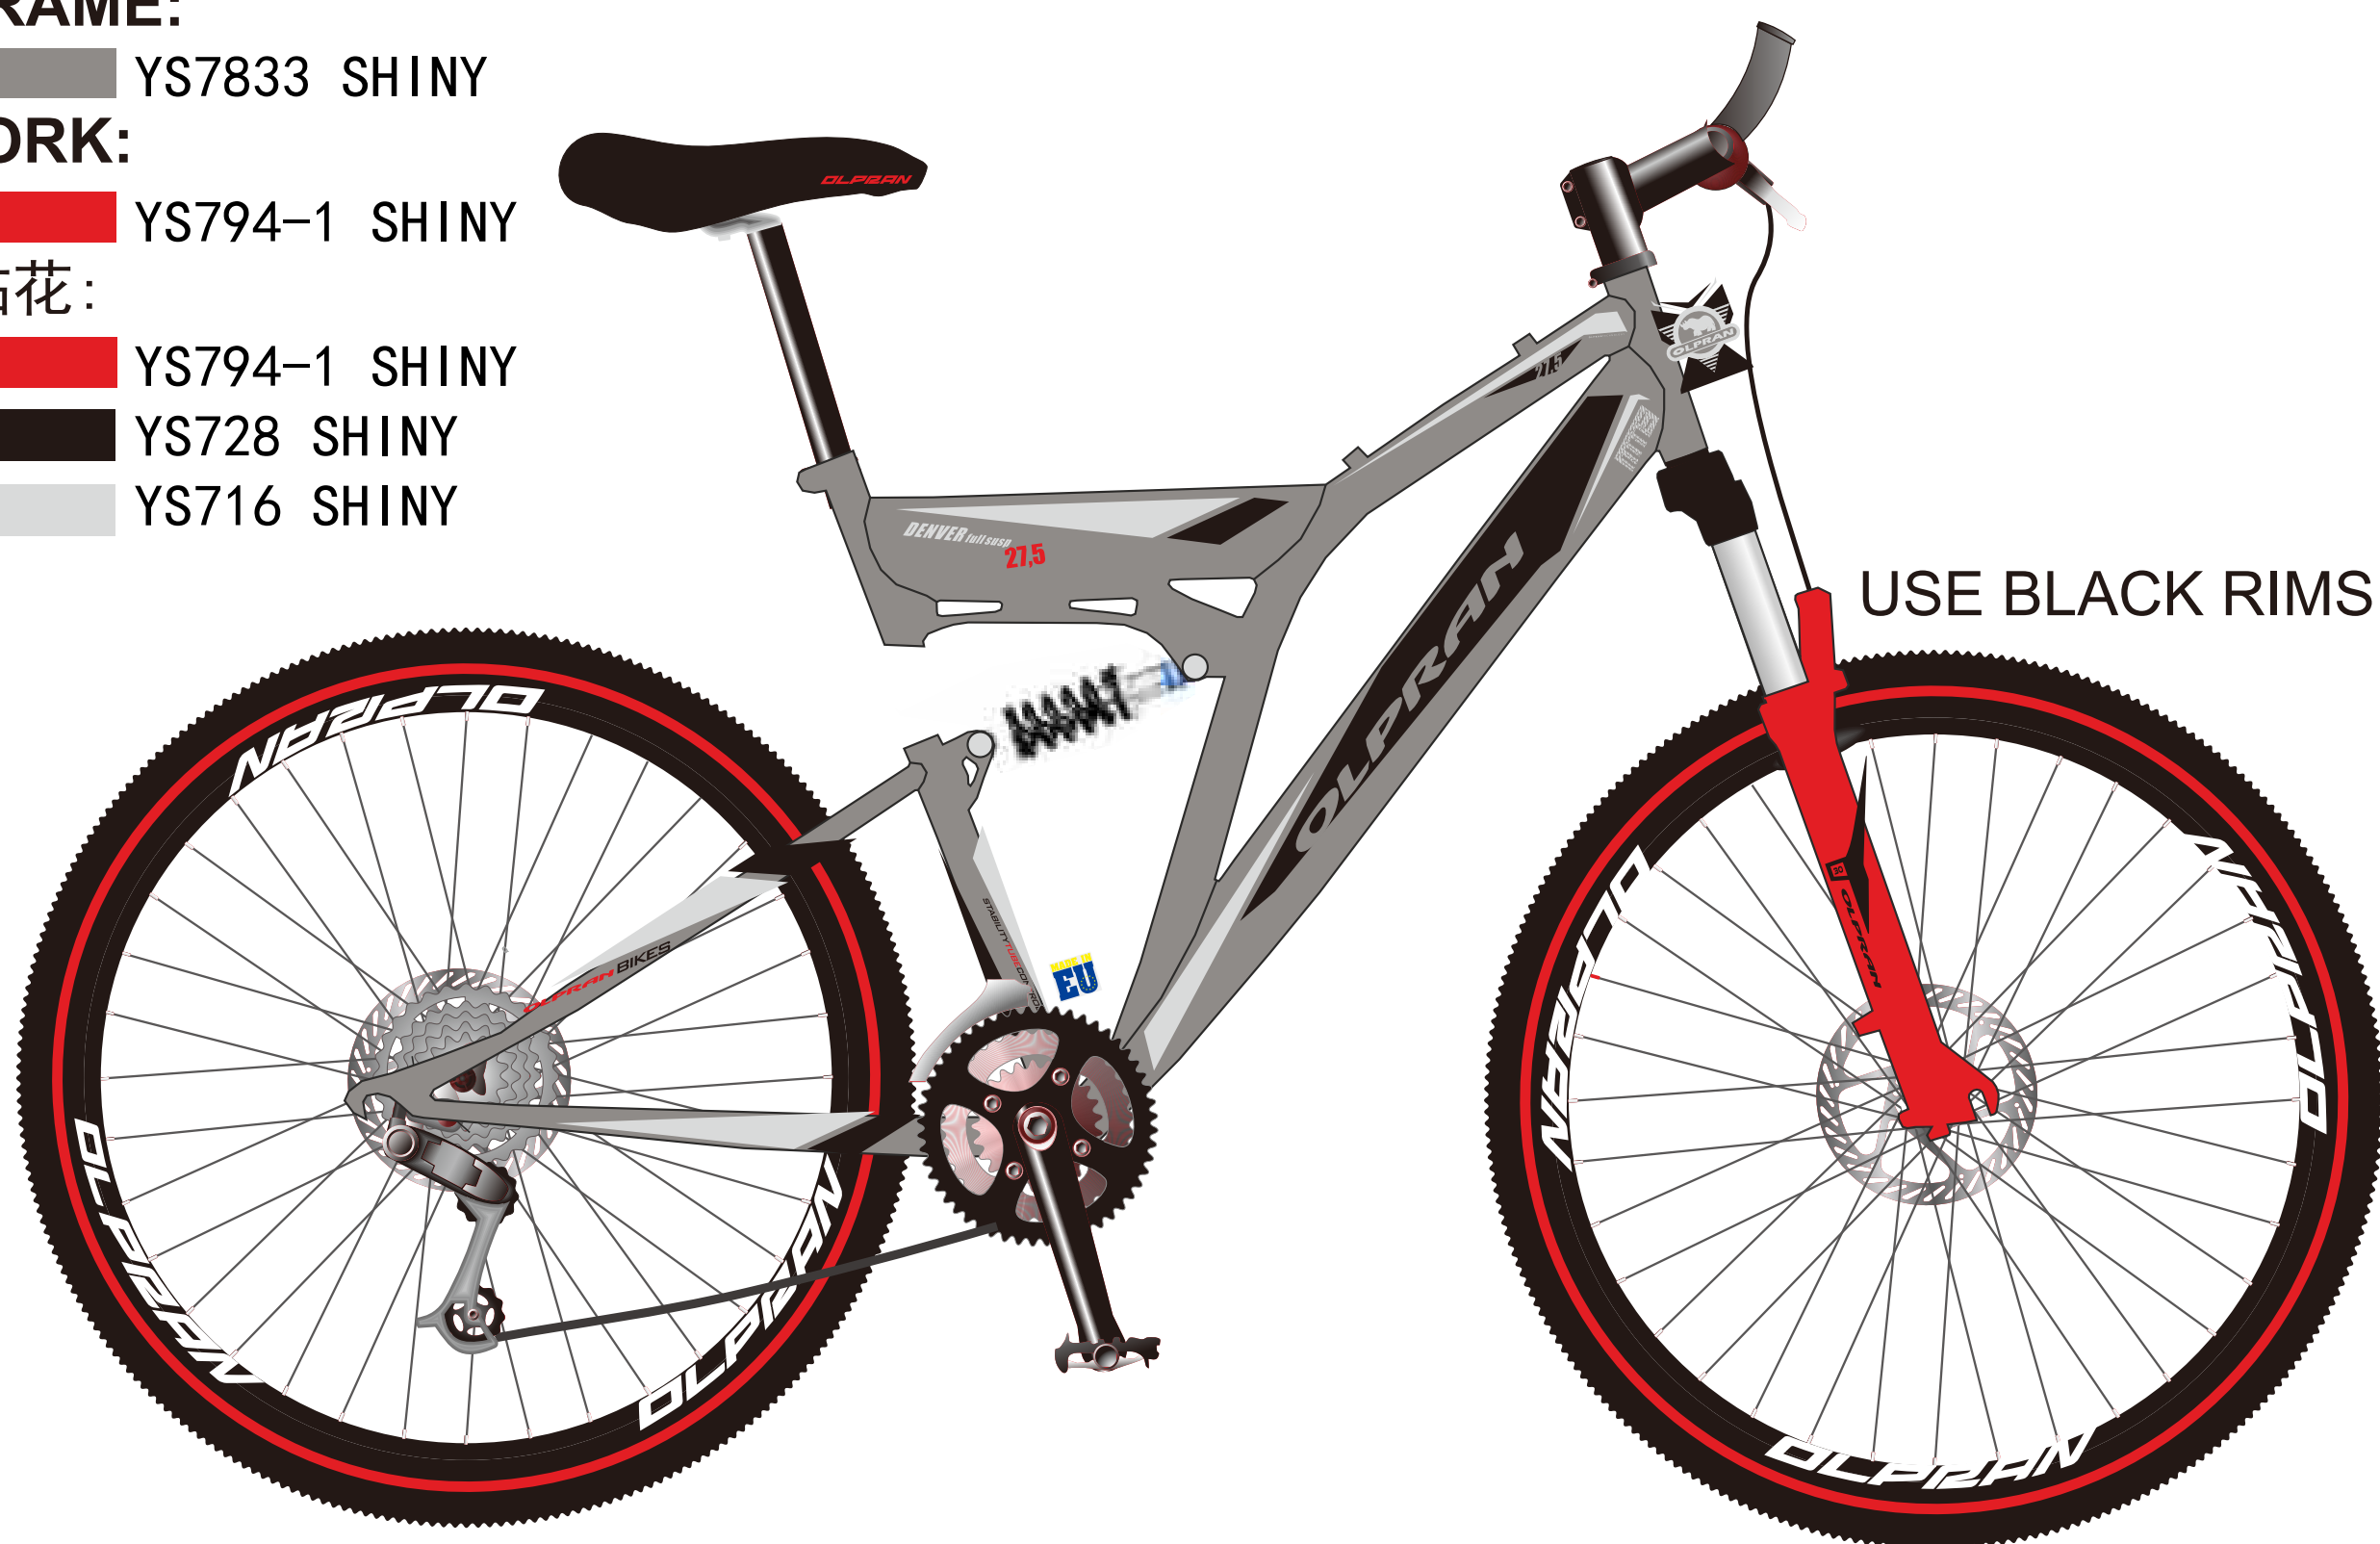

27.5 DENVER FULL DISC FULL SUSPENSION

FRAME:

YS7833 SHINY

FORK:

YS794-1 SHINY

贴花:

YS794-1 SHINY

YS728 SHINY

YS716 SHINY

27.5 DENVER FULL DISC FULL SUSPENSION

FRAME:

YS793 SHINY

FORK:

YS728 SHINY

贴花:

YS728 SHINY

YS716 SHINY

27.5 DENVER FULL DISC FULL SUSPENSION

FRAME:

YS8008-1 SHINY

FORK:

YS9423 SHINY

贴花:

YS728 SHINY