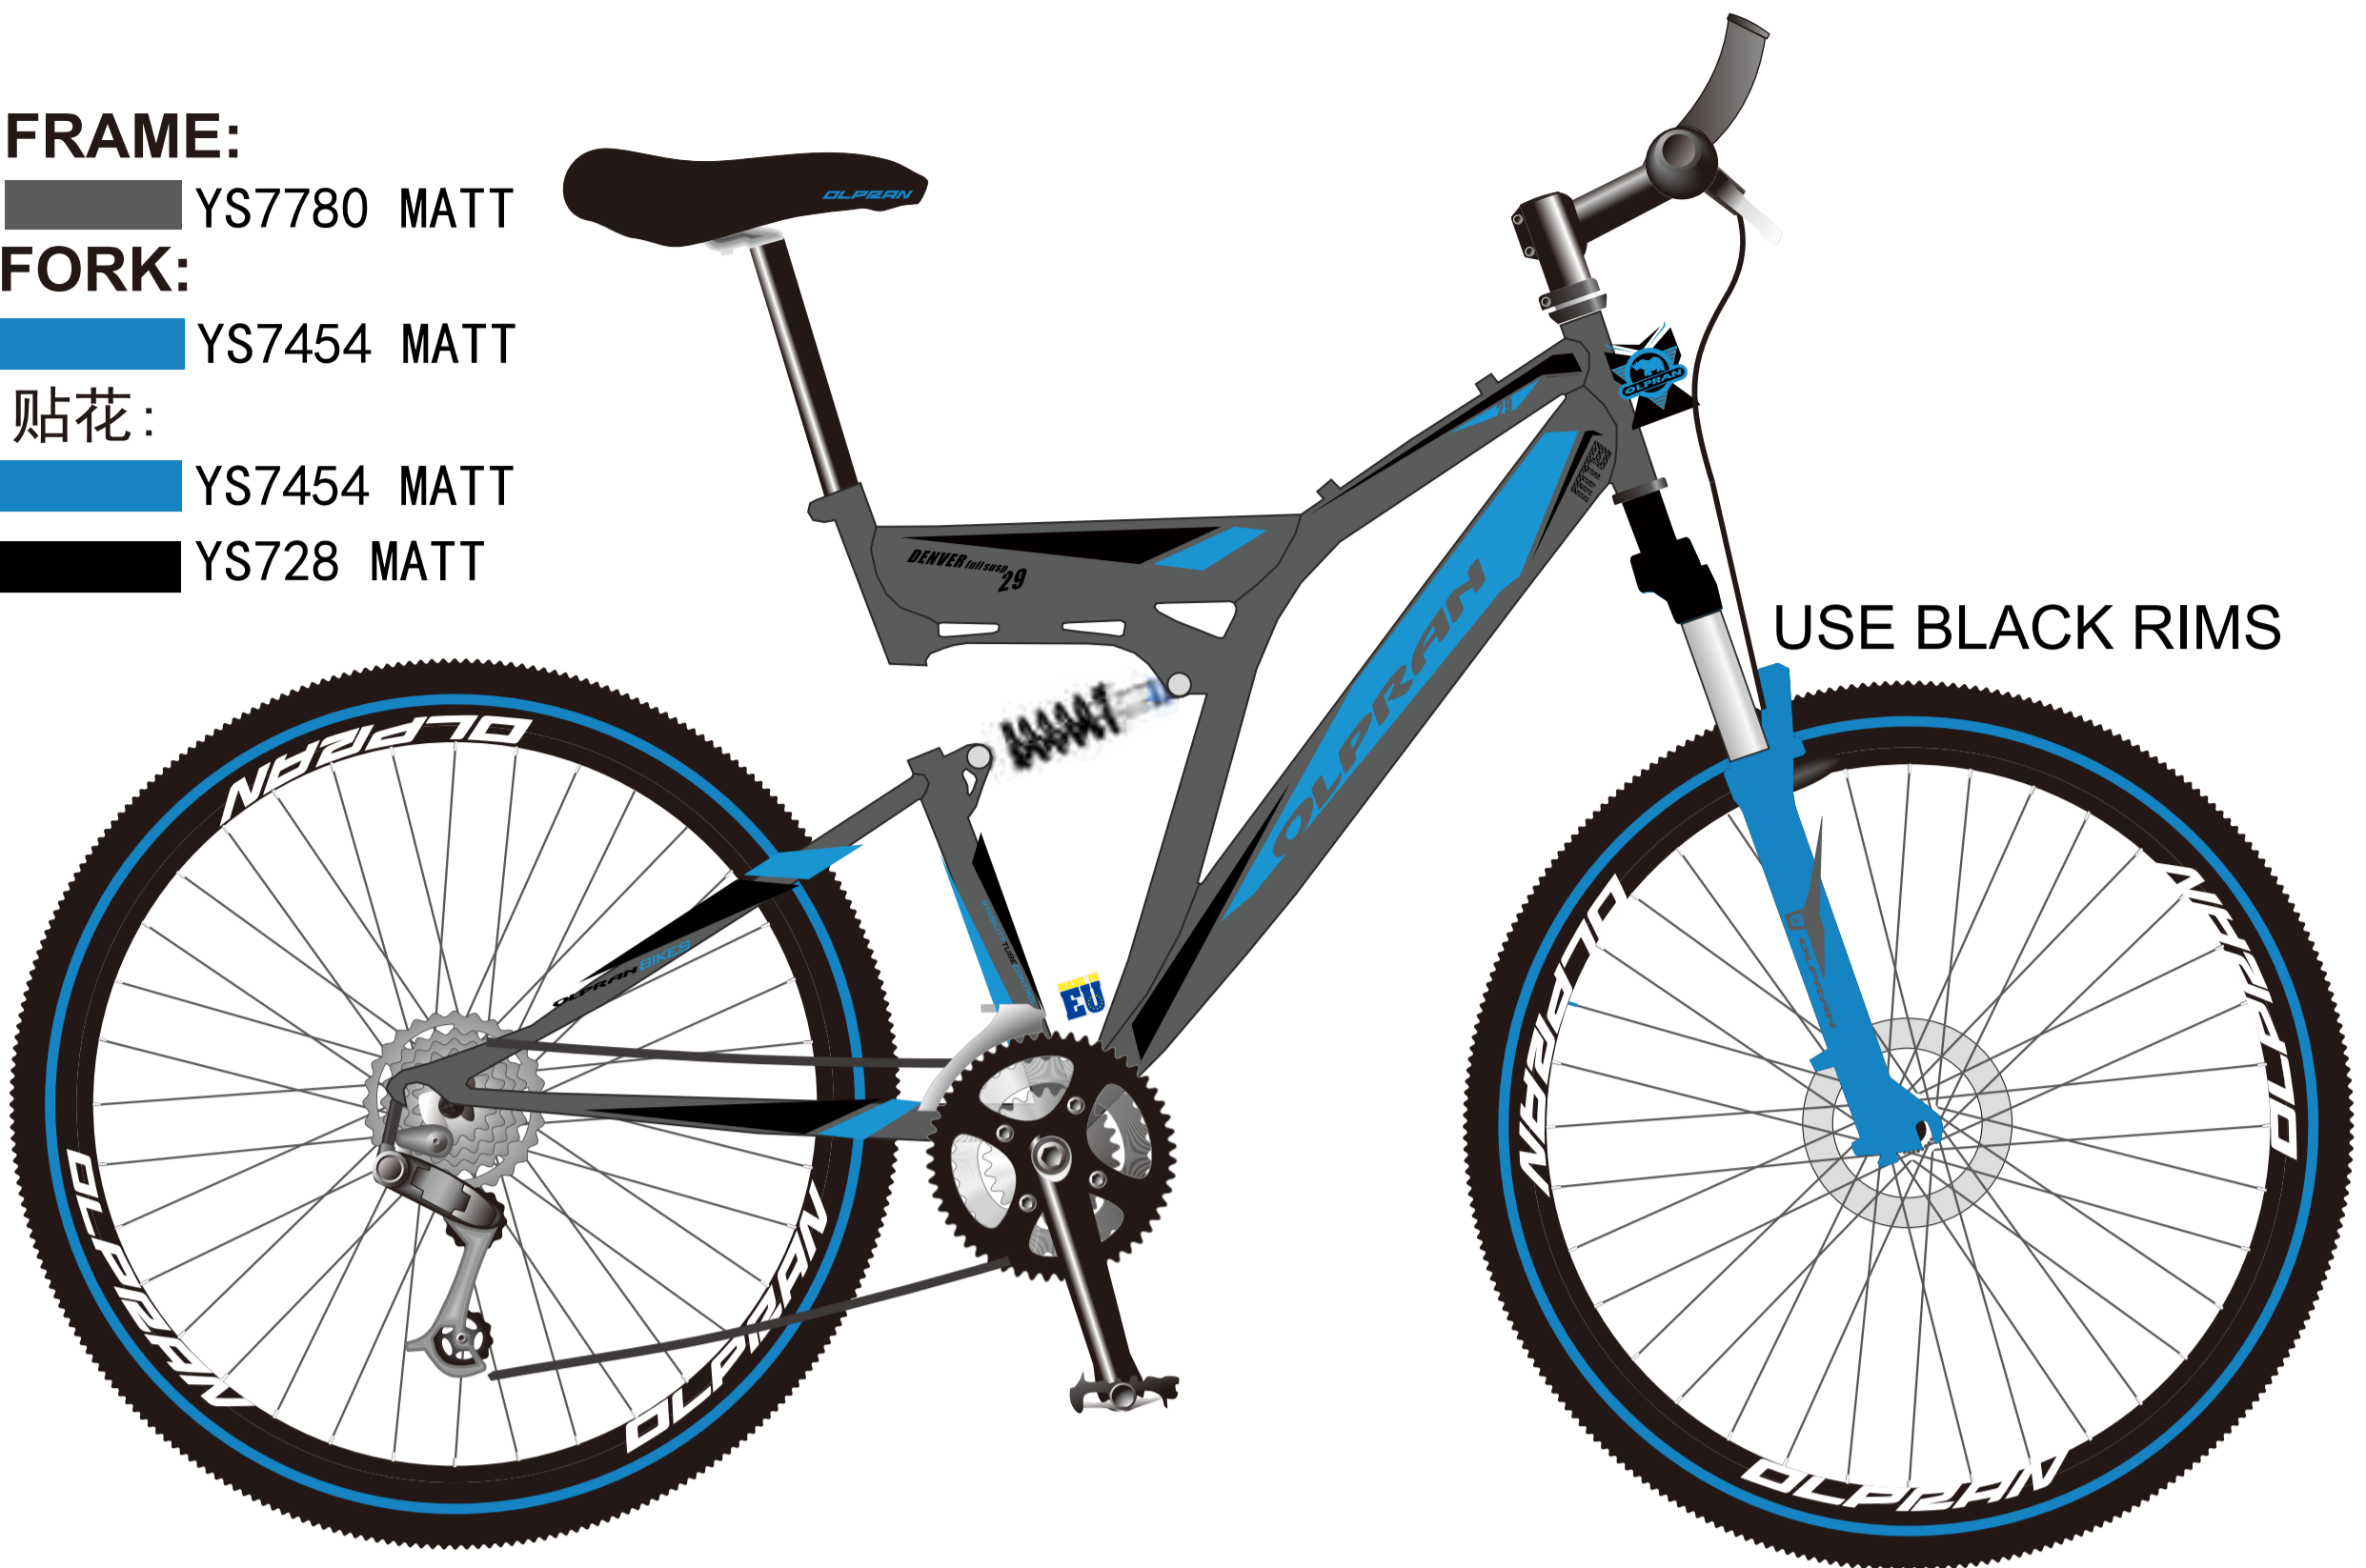

29 DENVER FULL DISC FULL SUSPENSION

FRAME:

■ YS7780 MATT

FORK:

■ YS7454 MATT

贴花:

■ YS7454 MATT

■ YS728 MATT

29 DENVER FULL DISC FULL SUSPENSION

FRAME:

■ YS7322 MATT

FORK:

■ YS793 MATT

贴花:

■ YS793 MATT

■ YS716 MATT

29 DENVER FULL DISC FULL SUSPENSION

FRAME:

■ YS7605 MATT

FORK:

■ YS727 MATT

贴花:

■ YS7635-1 MATT

■ YS728 MATT