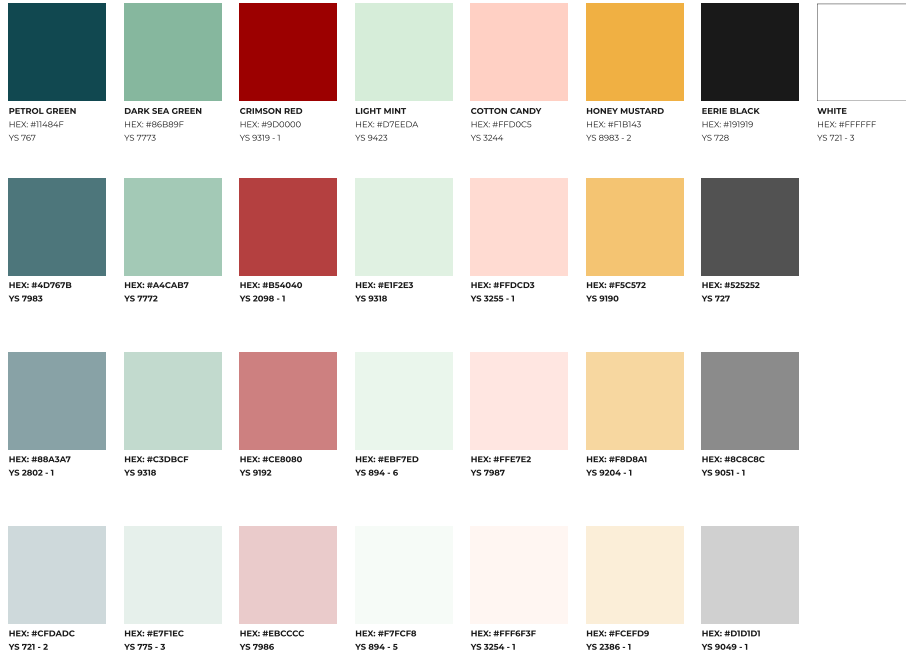

# Olpran gravel edition

### Colour palette

Bear symbol, front fork front view

Bear symbol, rear frame tube back view

Symbol combo, Upper frame tube top view

Logotype, main frame tube front view

Size chart, lower center tube inside view